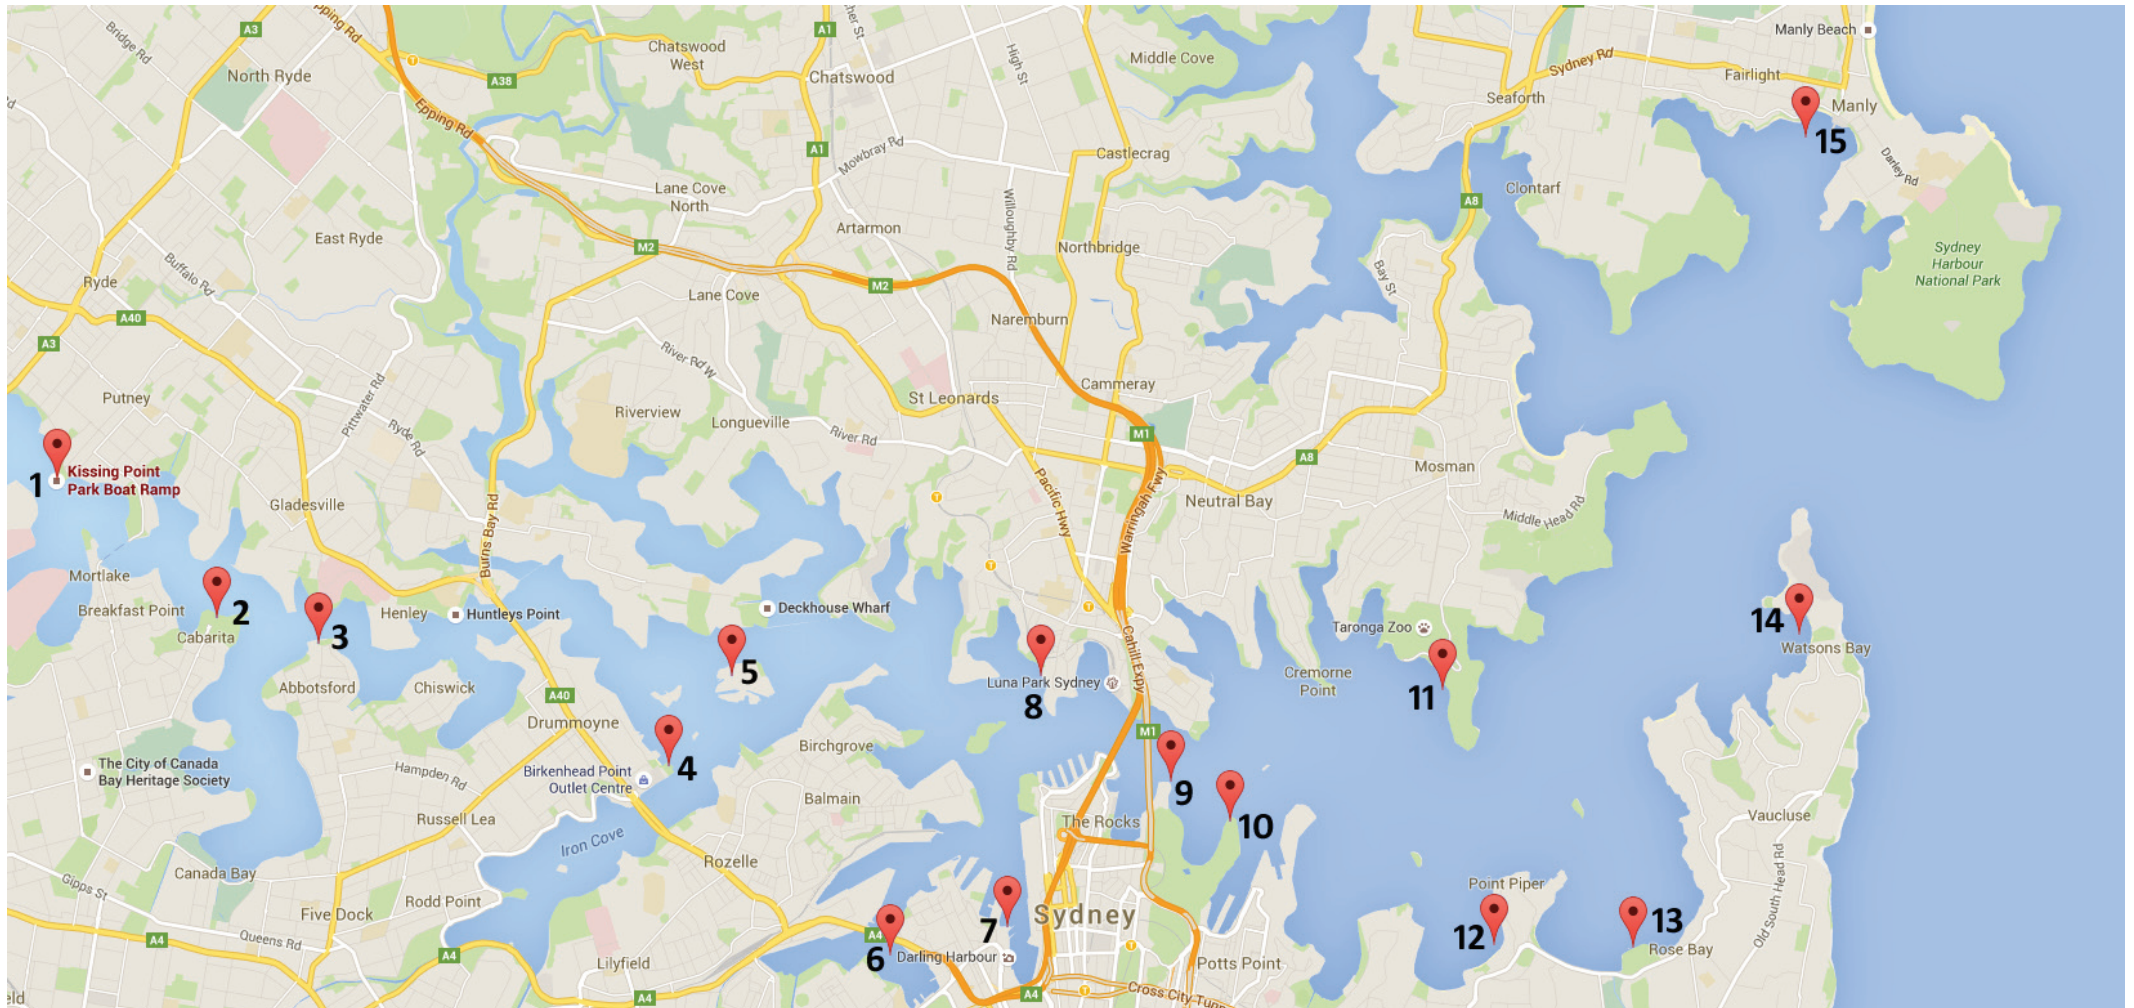

phone. 0401 10 20 30

sydney harbour
LUXURY BOAT
hire

info@ccaboathire.com.au

View our map below of the major attractions along the water into Sydney Harbour you may like to stop and enjoy.

Location 1: Kissing Point Park (This is our main pick-up & return point)...Parking is available.

Location 2: Cabarita Park. Location 3: Sydney Rowing club. Location 4: Birkenhead Point. Location 5: Cockatoo Island.

Location 6: Sydney Fish Markets. Location 7: Darling Harbour. Location 8: McMahon's Point / Luna Park. Location 9: Sydney Opera House.

Location 10: Mrs Macquarie's Chair. Location 11: Taronga Zoo. Location 12: Point Piper.

Location 13: Rose Bay. Location 14: Watsons Bay. Location 15: Manly.